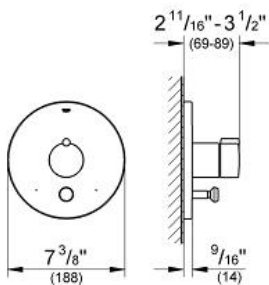

TENSO
Pressure Balance Valve Trim
MODEL # 19493EN0

Pure Freude
an Wasser

GROHE

Product Description:
TENS0
Pressure Balance Valve Trim

Standard Specification:

- Final installation set for:
- For use with Grohsafe Rough-In Valve (35 016 000)
- Without concealed body
- Automatic diverter: bath/shower
- Escutcheon and shaft sealing
- Metal wall escutcheon
- Covered attachment

Applicable Codes & Standards:

- Energy Policy Act of 1992
- ASME A112.18.1/CSA B125.1

Color:

- 19493EN0 Brushed Nickel